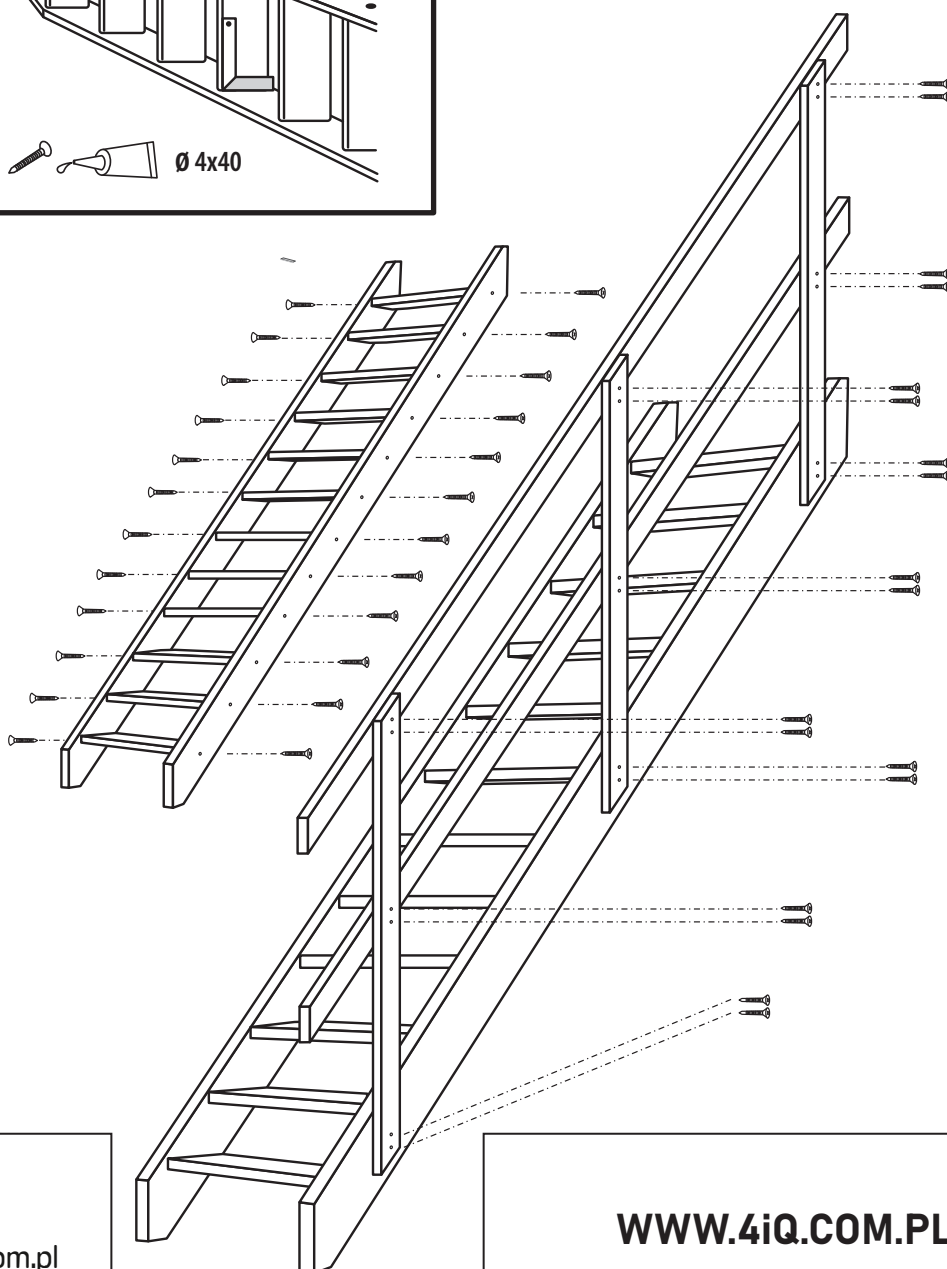

KOPENHAGA

545/645/745

PL: SCHODY MŁYNARSKIE
EN: SPACE SAVING STAIRS
CZ: MLYNÁRSKÉ SCHODY
LT: MEDINIAI LAIPTAI
IT: SCALA A PASSO ALTERNATO

4iQ®
group

4iQ GROUP SP. Z O.O.

ul. Mierosławskiego 6, 14-200 Iława
tel. +48 89 674 92 57, kontakt@4iq.com.pl

WWW.4IQ.COM.PL