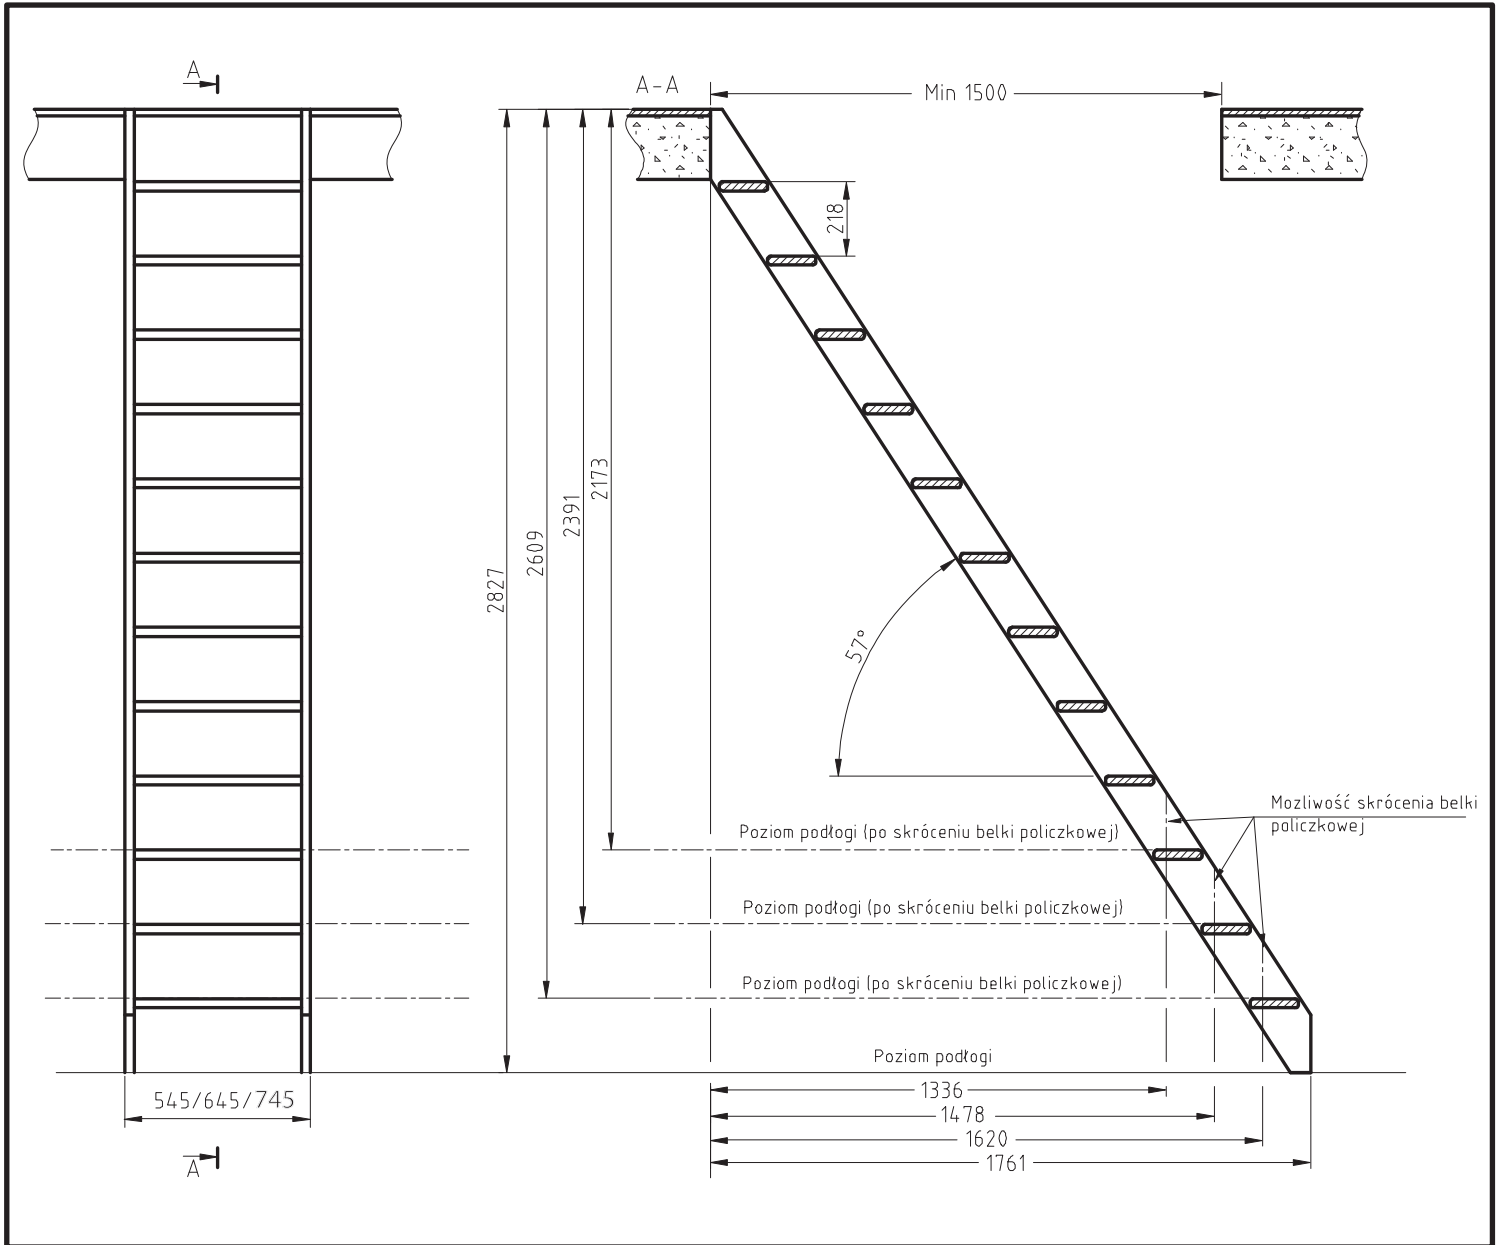

KOPENHAGA

545/645/745

PL: SCHODY MŁYNARSKIE
EN: SPACE SAVING STAIRS
CZ: MLYNÁŘSKÉ SCHODY
LT: MEDINIAI LAIPTAI
IT: SCALA A PASSO ALTERNATO

KOPENHAGA 645